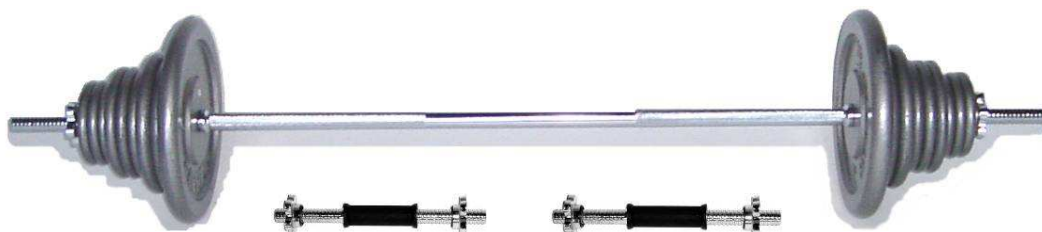

## 1 inch Barbell Sets

Item #: **GR-160 SET**

Gray 160 lbs Set, includes 135 lbs of 1-inch-hole plates plus a 72 inch bar & a pair of 14 inch threaded bars

Item #: **BR-160 SET**

Black 160 lbs Set, includes 135 lbs of 1-inch-hole plates plus a 72 inch & a pair of 14 inch threaded bars

Item #: **GR-110 SET**

Gray 110 lbs Set, includes 85 lbs of 1-inch-hole plates plus a 60 inch & a pair of 14 inch threaded bars

Item #: **BR-110 SET**

Black 110 lbs Set, includes 85 lbs of 1-inch-hole plates plus a 60 inch & a pair of 14 inch threaded bars

Item #: **GR-112 SET**

Gray 112 lbs Set, includes 85 lbs 1-inch-hole plates and a 72 inch threaded bar & a pair of 14 inch threaded bars

Item #: **GR-110 Smooth Set**

Gray 110 lbs Smooth Set, includes 85 lbs of 1-inch-hole plates plus a 60 inch & a pair of 14 inch smooth bars