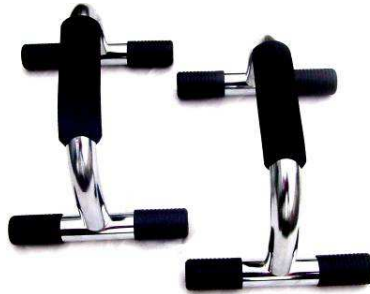

Miscellaneous Items (2)

Item #: **EW**
Exercise Wheel
(Double Wheels)

Item #: **PUB**
Push Up Bar

Item #: **HK-10**
8 MM Chromed
Metal Hook

Item #: **HK-8**
8 MM Chromed
Metal Hook

Item: **ESR**
Exercise stretch rope
(Expander 135 cm, Ring 65 cm, Cross 38 cm)

Item #: **TMP – 4**
Exercise Trampoline
(40 inches Diameter)

Item #: **JR – B**
10 feet Black Vinyl
Jump Rope

Item #: **JR – N**
9 feet Nylon Jump
Rope

Item #: **JR – L**
10 feet Leather
Jump Rope