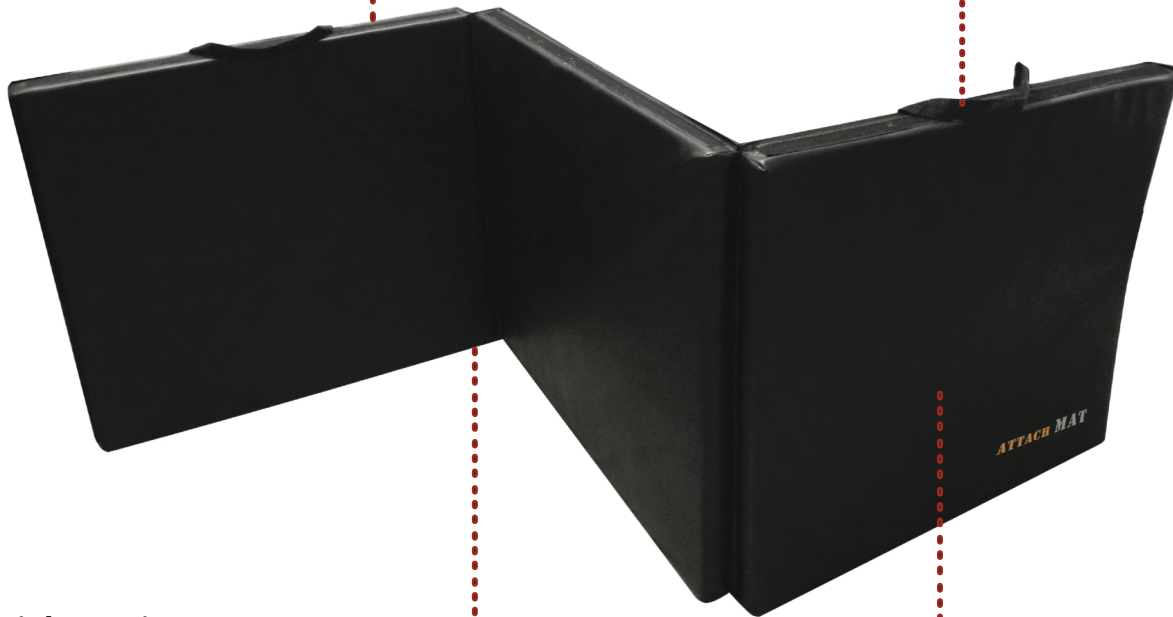

**Attach MAT :**

Hook and loop fasteners on the sides allow attachment of multiple mats

**Handle :**

Strong handles for easy transport

**High Density Foam :**

Provides best comfort and support

**Vinyl :**

Durable vinyl covering and easy cleaning

<b>Product Name</b>	2x6Foldable Attach Mat	2x6Foldable Mat	3x8 Foldable Mat	4x8Foldable Mat
<b>Item #</b>	• MAT-F-1.5	• MAT-F-1	• MAT-3-8-1	• MAT-4-8-1
<b>Size:</b>	• 2' x 6' x 1.5" Thick	• 2' x 6' x 1" Thick	• 3' x 8' x 1" Thick	• Size: 4' x 8' x 1" Thick
<b>Feature</b>	• Carrying handles • Attach MAT	• Carrying handles	• Carrying handles	• Carrying handles
<b>Unit/Carton:</b>	• 4	• 4	• 4	• 4
<b>UPC Code:</b>	• 8-92217-00114-3	• 8-92217-00115-0	• 8-92217-00113-6	• 8-92217-00112-9